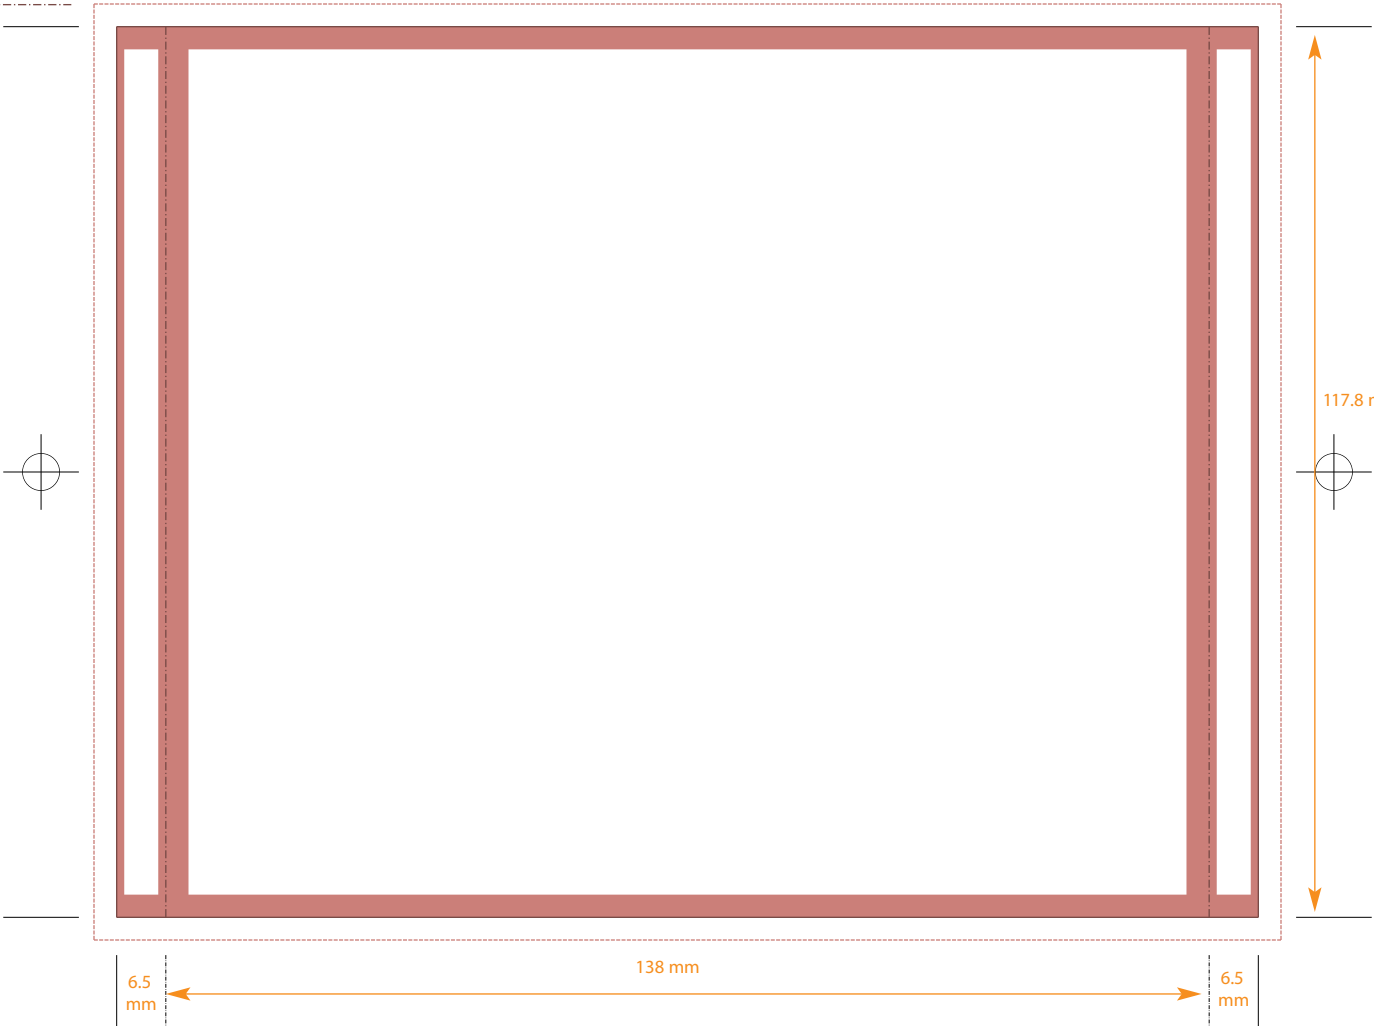

Key:

No text area

Bleed

Trim

Fold

**Compact Disc Inside Inlay**

Customer

Catalogue No.

**PLEASE NOTE** THIS TEMPLATE IS NOT TO BE ALTERED, MOVED OR THE DOCUMENT SIZE CHANGED.  
THIS PDF IS FOR ILLUSTRATION AND MEASUREMENTS ONLY. **DO NOT LAY ARTWORK DIRECTLY ONTO THIS FILE.**  
ALL DIMENSIONS ARE IN MILLIMETRES. BLEED ALLOWANCE OF 3MM ON TRIMMED EDGES