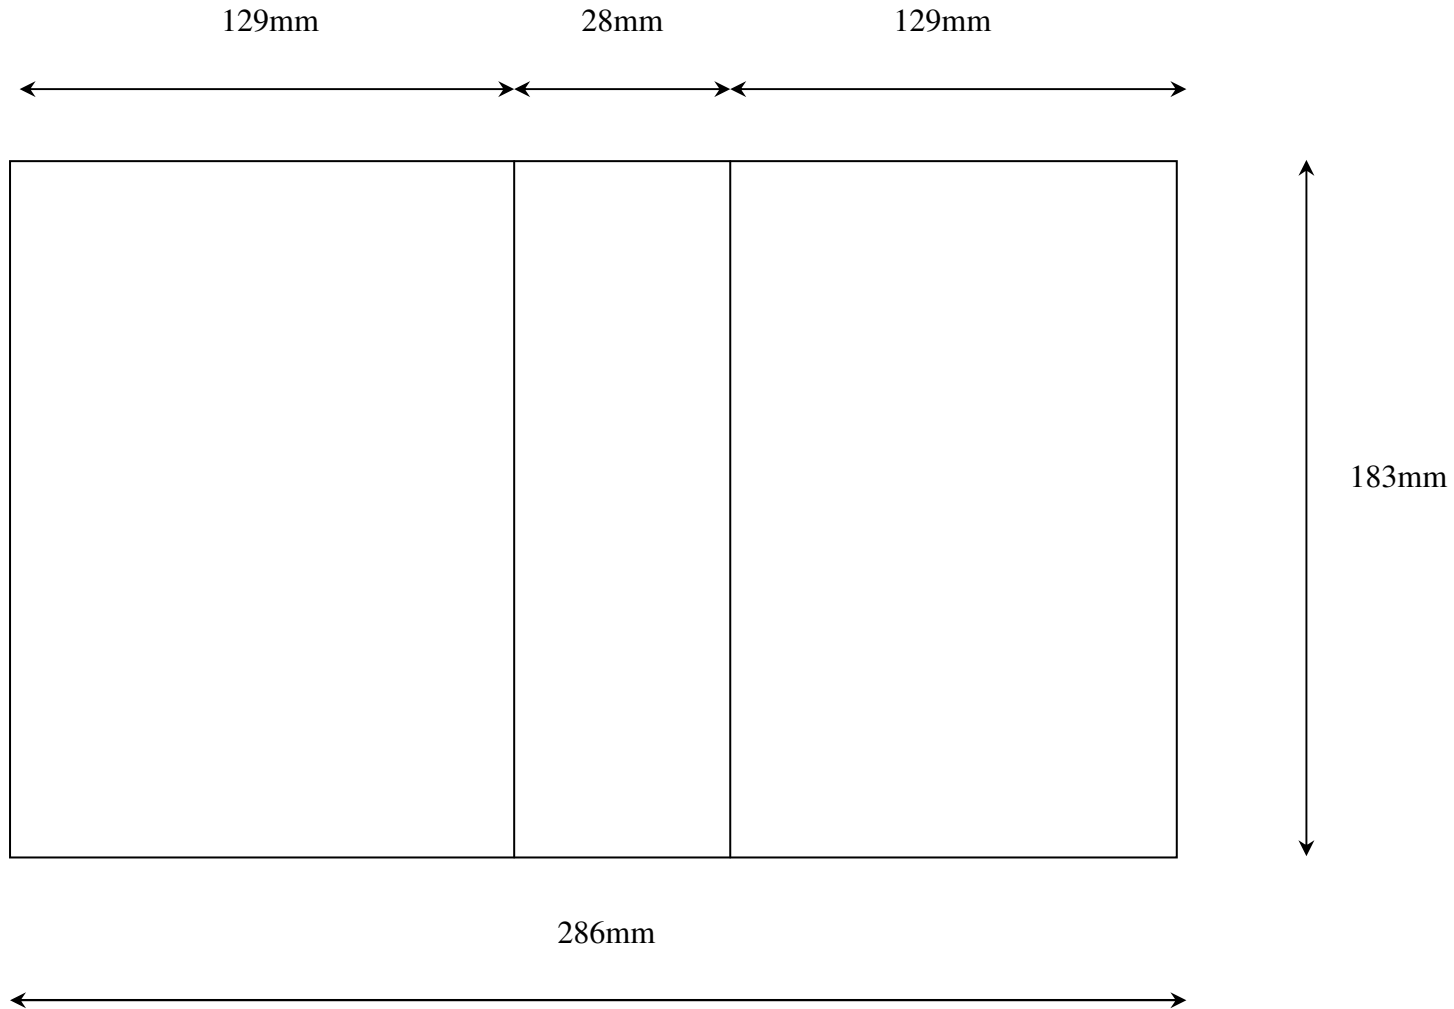

CORAL
PRODUCTS PLC
MEDIA PACKAGING

Myriad case Paper component specifications Inlay