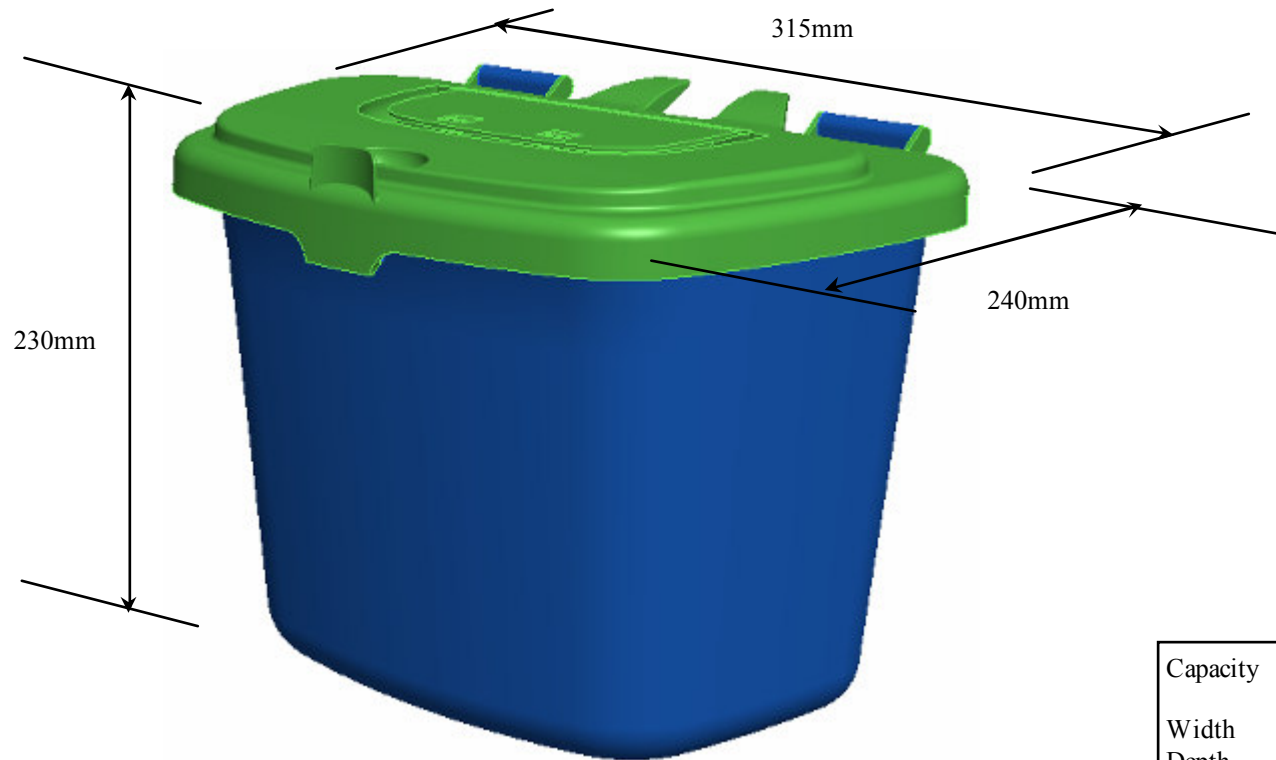

## Kitchen Caddy - Data Sheet

Capacity	7lt
Width	315mm
Depth	240mm
Height	230mm
Weight	500g (est.)
Pallet Quantity	tba
Pallet Weight	tba
Pallet Quantity	tba
Pallet Weight	tba