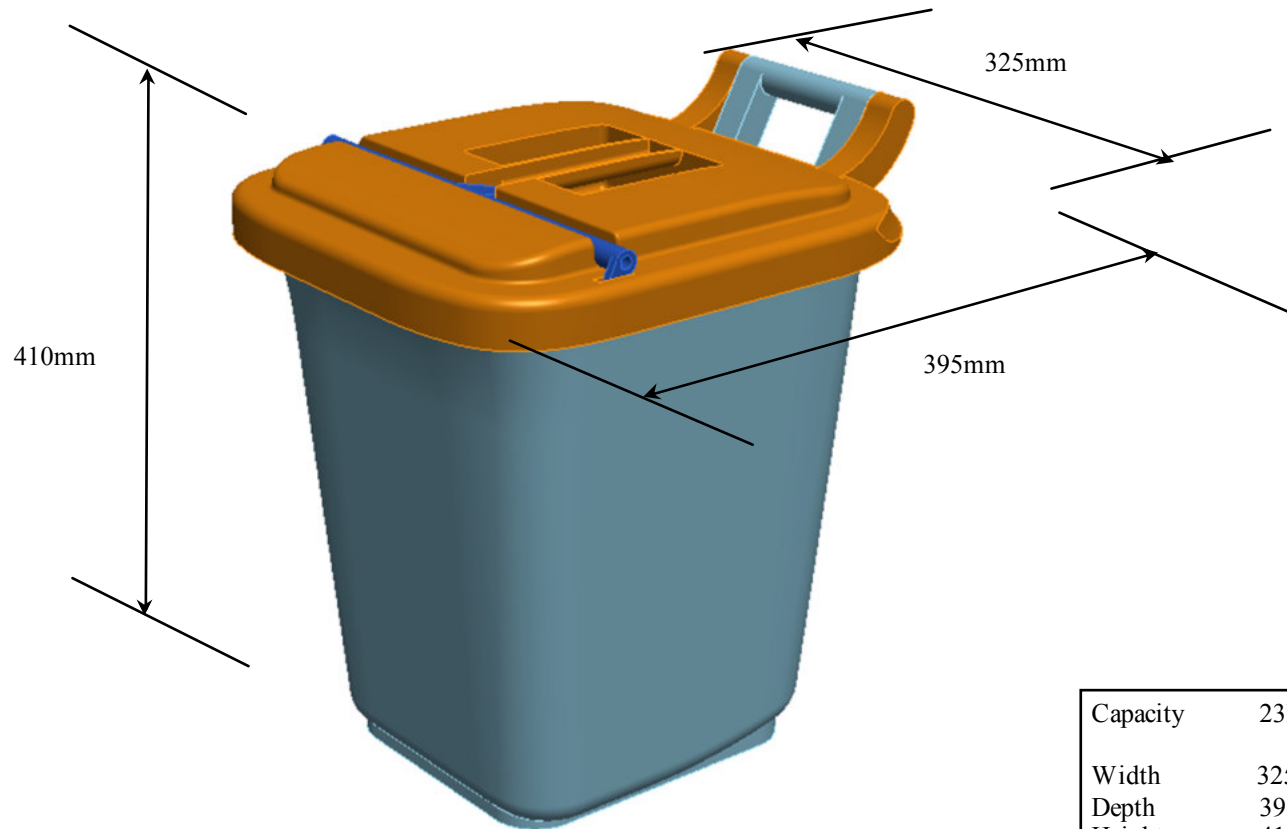

# Kerbside Caddy - Data Sheet

North Florida Rd  
Haydock Ind. Est  
Haydock  
Merseyside  
WA11 9TP  
T: 01942-272882  
F: 01942-726116  
W: www.coralproducts.com

Capacity	23lt
Width	325mm
Depth	395mm (inc. hinge/handle)
Height	410mm (inc. hinge/handle)
Weight	1.5kg (est.)
Pallet Quantity	tba
Pallet Weight	tba
Pallet Quantity	tba
Pallet Weight	tba